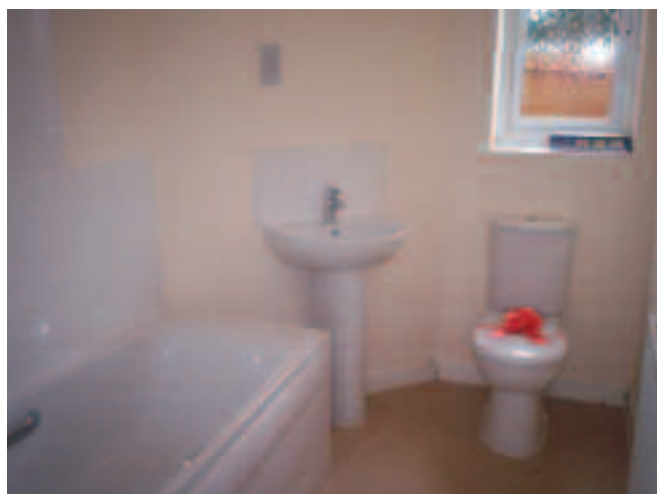

Montrose Grove, Rauceby, Sleaford

A new development of 2 two bedroom first floor maisonettes at Montrose Grove, Rauceby

Features

- UPVC double glazed windows
- Fully central heated

Property details

- Two bedrooms
- Lounge
- Kitchen/diner
- Bathroom
- Allocated parking

Prices/rent

- £340 pcm

Estimated completion

- Available NOW

Viewing arrangements

If you would like to view the properties, please contact **Michelle Sleight** on **FREEPHONE 0800 027 2057**.

"Better homes and better services for better lives"